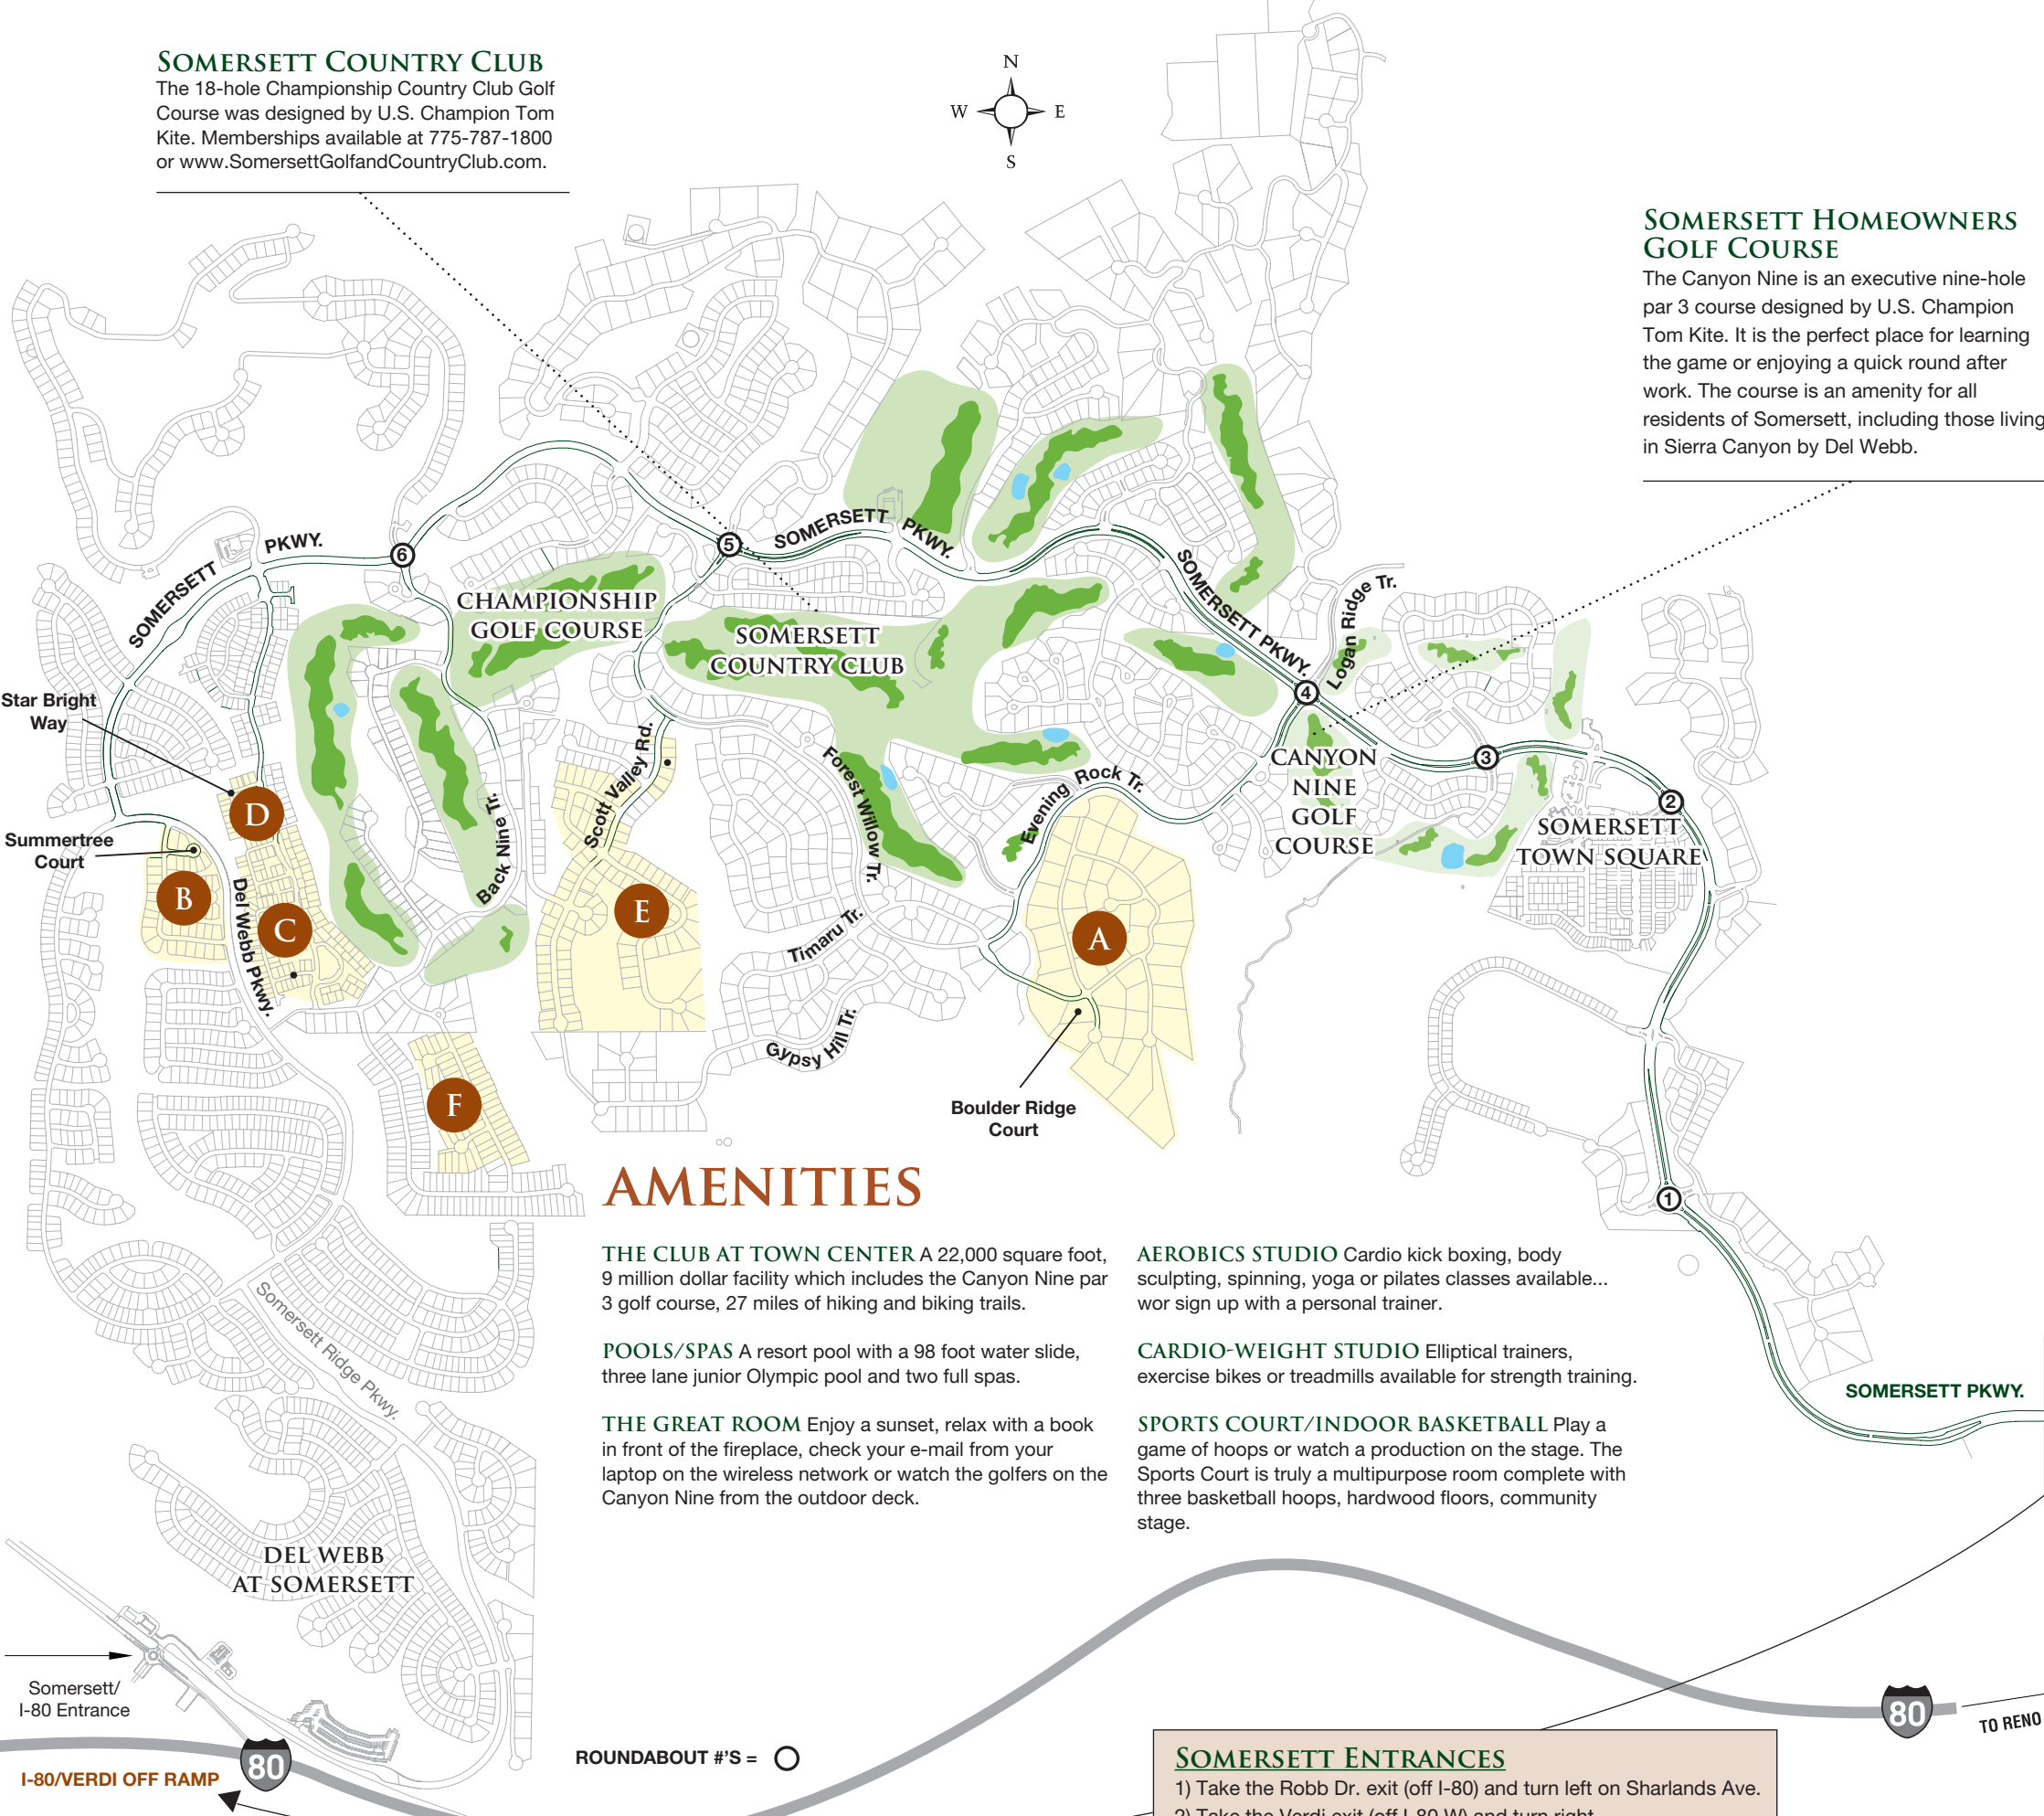

The Canyon Nine is an executive nine-hole par 3 course designed by U.S. Champion Tom Kite. It is the perfect place for learning the game or enjoying a quick round after work. The course is an amenity for all residents of Somerset, including those living in Sierra Canyon by Del Webb.

**SOMERSETT**  
*It's Great To Be Home.*

**A THE BOULDERS AT SOMERSETT**  
 Toll Brothers  
 1695 Boulder Ridge Court  
 775/746-5000  
**BOULDERS**  
 AT SOMERSETT

**B DEL WEBB AT SIERRA CANYON**  
 9185 Summertree Court  
 775/746-7500  
**Del Webb**  
 SIERRA CANYON

**F HILLBROW AT SOMERSETT**  
 Preston Homes  
 Elk Run Trail  
 775/221-8003  
 775/544-1328  
**HILLBROW**

**AMENITIES**

**THE CLUB AT TOWN CENTER** A 22,000 square foot, 9 million dollar facility which includes the Canyon Nine par 3 golf course, 27 miles of hiking and biking trails.

ROUNDBABOUT #'S = ○

**SOMERSETT ENTRANCES**  
 1) Take the Robb Dr. exit (off I-80) and turn left on Sharlands Ave.  
 2) Take the Verdi exit (off I-80 W) and turn right.