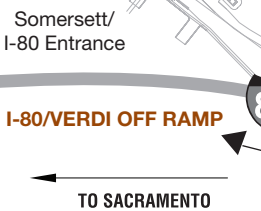

**F HILLBROW AT SOMERSETT**  
 Preston Homes  
 Elk Run Trail  
 775/221-8003  
 775/544-1328  
**HILLBROW**

**AMENITIES**

**THE CLUB AT TOWN CENTER** A 22,000 square foot, 9 million dollar facility which includes the Canyon Nine par 3 golf course, 27 miles of hiking and biking trails.

ROUNDBABOUT #'S = ○

**SOMERSETT ENTRANCES**  
 1) Take the Robb Dr. exit (off I-80) and turn left on Sharlands Ave.  
 2) Take the Verdi exit (off I-80 W) and turn right.