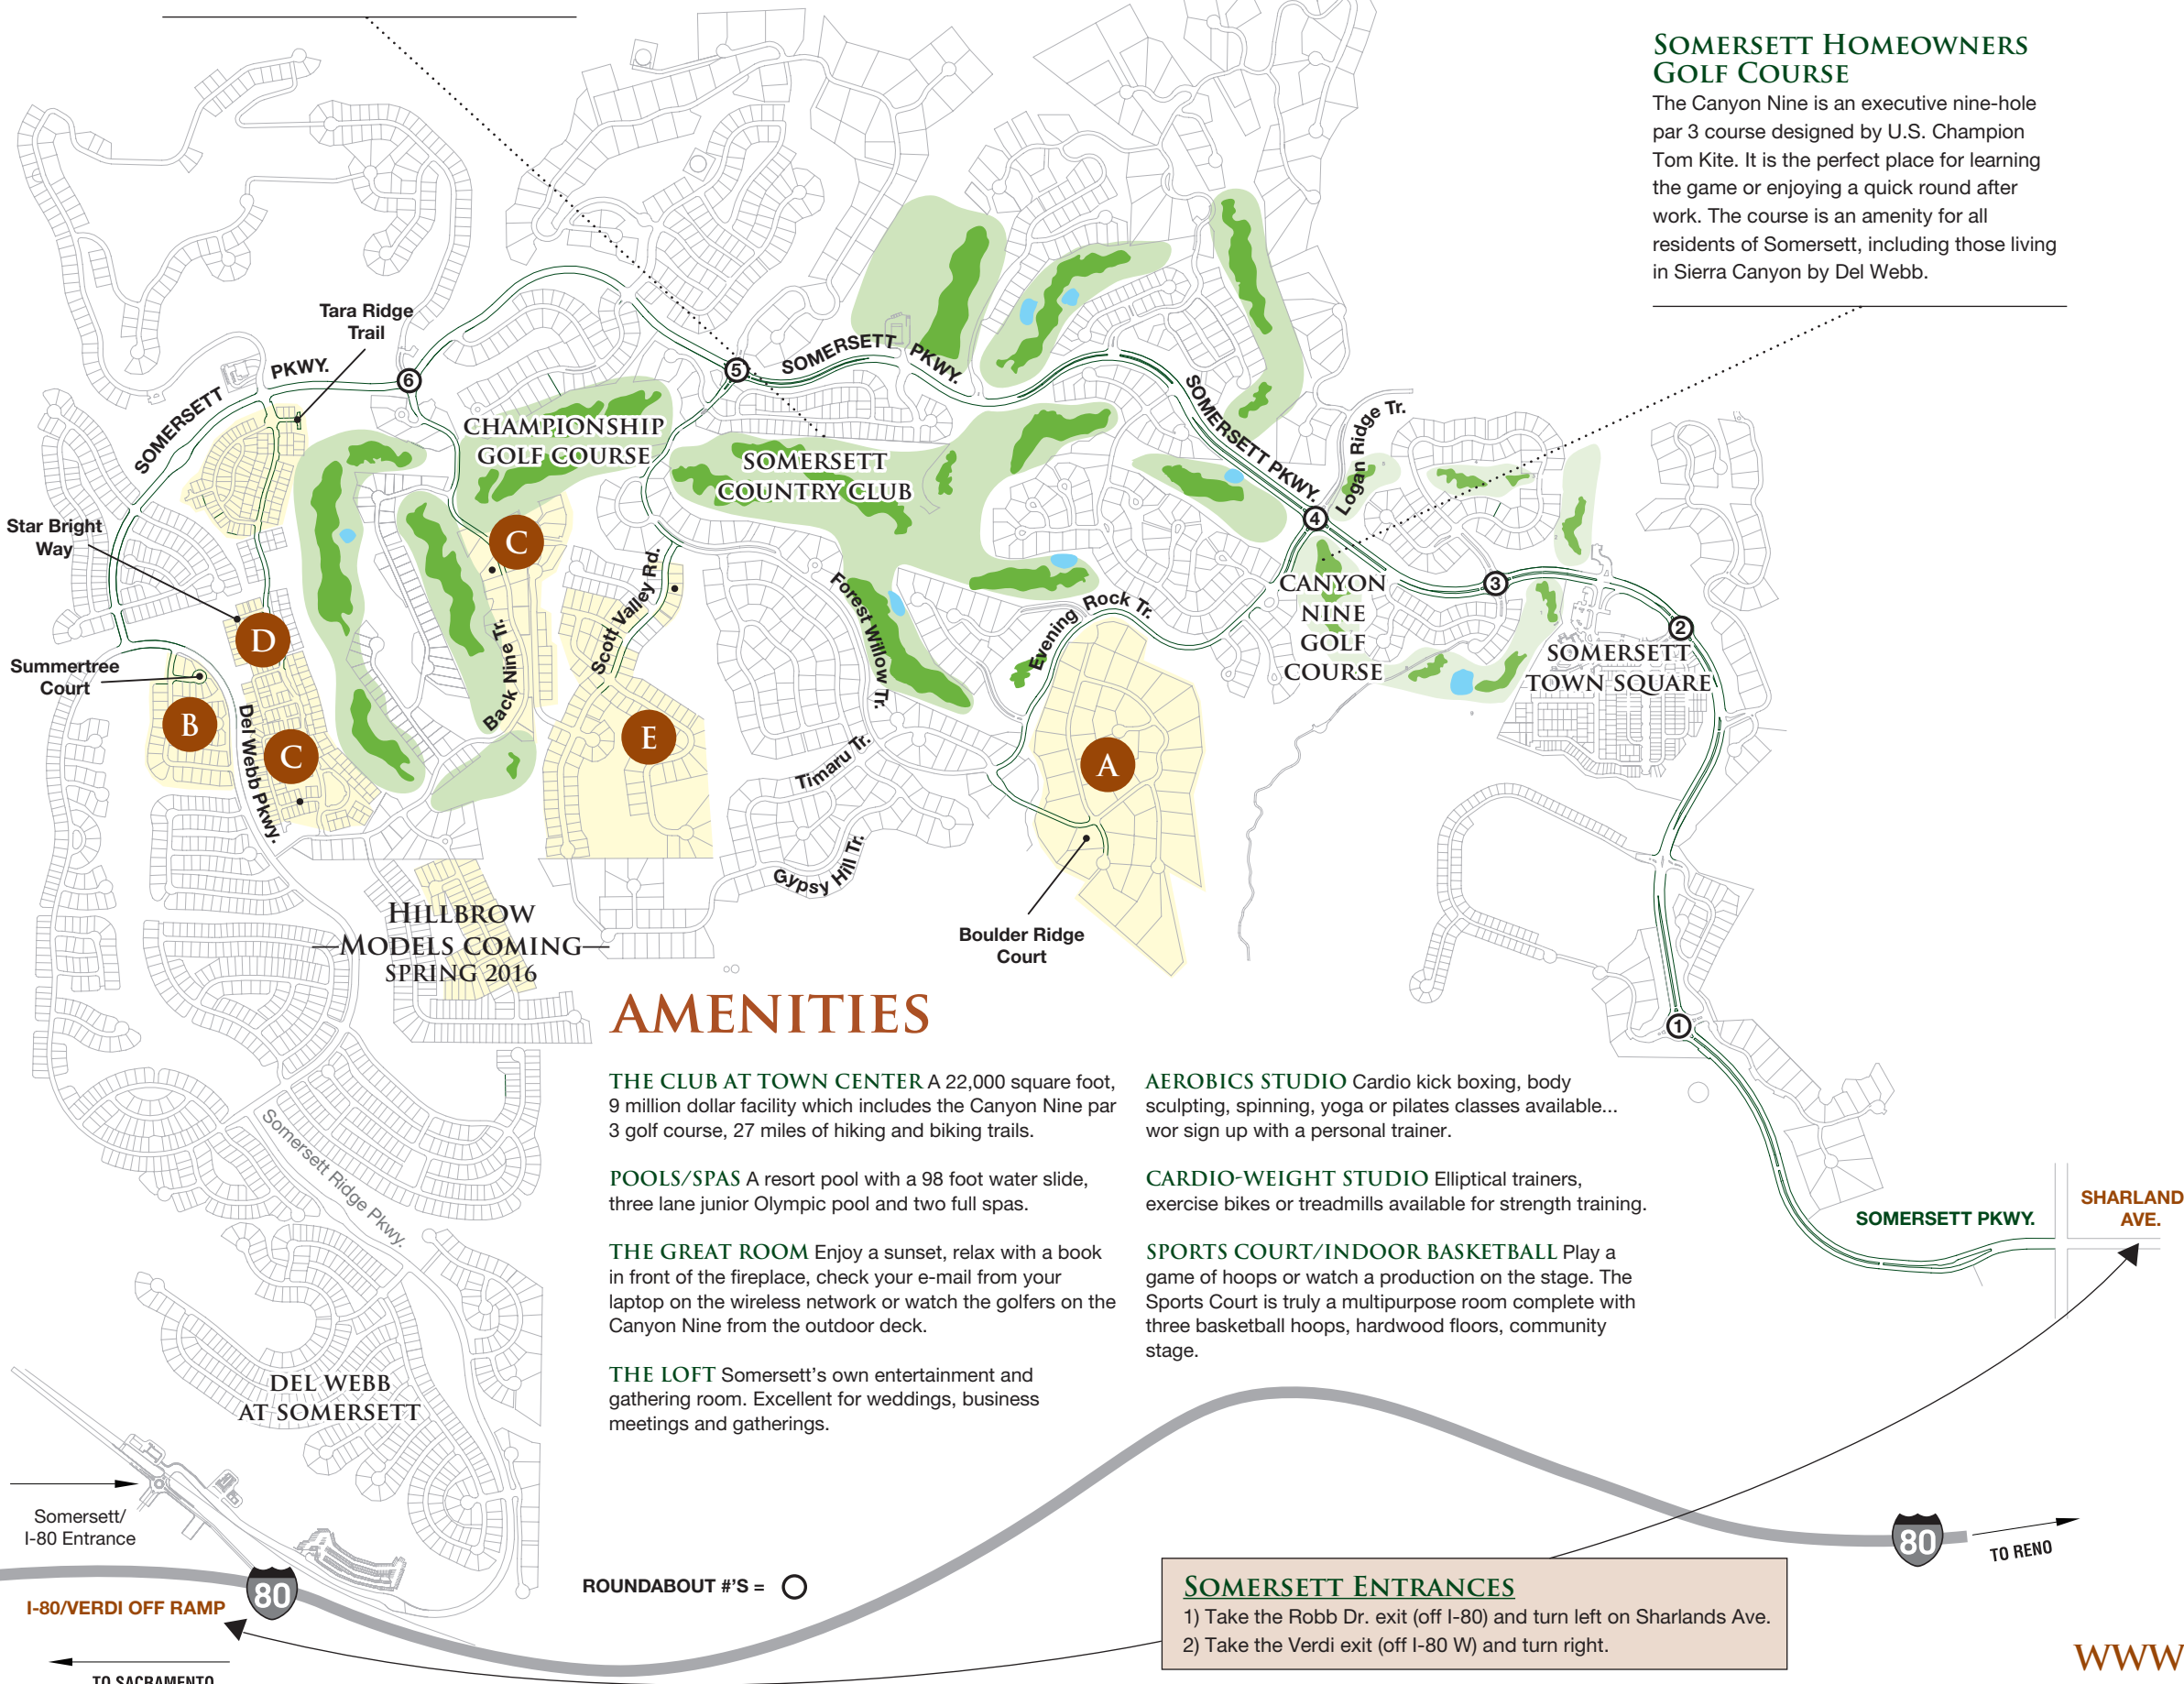

The Canyon Nine is an executive nine-hole par 3 course designed by U.S. Champion Tom Kite. It is the perfect place for learning the game or enjoying a quick round after work. The course is an amenity for all residents of Somerset, including those living in Sierra Canyon by Del Webb.

SOMERSETT
It's Great To Be Home.

A THE BOULDERS AT SOMERSETT
 Toll Brothers
 1695 Boulder Ridge Court
 775/746-5000
Toll Brothers
BOULDERS
 AT SOMERSETT

B DEL WEBB AT SIERRA CANYON
 9185 Summertree Court
 775/746-7500
Del Webb
 SIERRA CANYON

AMENITIES

THE CLUB AT TOWN CENTER A 22,000 square foot, 9 million dollar facility which includes the Canyon Nine par 3 golf course, 27 miles of hiking and biking trails.

POOLS/SPAS A resort pool with a 98 foot water slide, three lane junior Olympic pool and two full spas.

SOMERSETT ENTRANCES
 1) Take the Robb Dr. exit (off I-80) and turn left on Sharlands Ave.
 2) Take the Verdi exit (off I-80 W) and turn right.